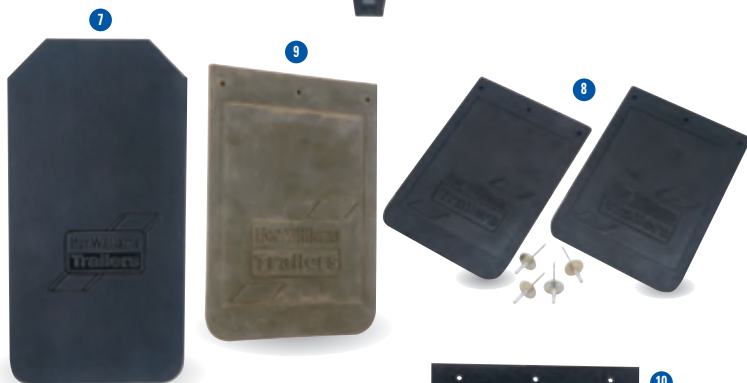

 Due to the bulky nature of this product, delivery can only be offered to Ifor Williams distributors Premises.

GX106 with skids and integrated rear supports

Detail of P06191

- 1 CP00321 Mudguard twin arch section.** Fits both sides. Used on the HB403, HB506 & HB511.
- 2 CP00322 Mudguard inner section.** Fits both sides. Used on the HB403, HB506 & HB511.
- 3 P0603 Single mudguard.** For 10" wheel used on P6e models and LT/LM/DP export models (priced per pair).
- P0605 Single mudguard.** For flotation tyres used on P6e models (priced per pair).
- P0606 Single mudguard.** Specifically designed for TT126 tipper models (priced per pair).
- P0607 Mudguard single.** Used on P6E model with 13" wheels and all of the Eurolight range.
- 4 P0610 Mudguard single.** 8" wide used on GD84 13" & 16" wheels, GD84 SA, TA5G 12', TA510G 12', TA510G 14'.
- P0611 Mudguard single.** 7" wide used on GD64 13" wheels, GD85SA, P6G, P8G, BV84SA & BV85SA.
- 5 P0612 Tandem mudguard.** 8" wide used on the GD84TA, GD85, TA5G 8', BV84G, BV85G, BV105G, BV125G.
- P0613 Tandem mudguard.** 8" wide used on the GD105G, GD125G, GD106G, GD126G, BV106G 12" wheels, BV126G 12" wheels, & TT105G.
- P0614 Tandem mudguard.** 8" wide used on the TA5G 10 16" wheels, TA510G 10', BV106G 16" wheels, BV126G 16" wheels, HB510XL & HB610.
- P0619 Tandem mudguard.** 7" wide used on the HB401, HB505 & HB510 from 1998.
- 6 P06191 Tandem mudguard.** 7" wide as used on horsebox models with lamps on mudguard 1995-1998 (priced per pair).
- P0621 Tri-axle mudguard.** Used on the TA510G 14' Tri axle.
- 7 C70597 Mudflap.** Right hand used on the GX84, GX85, GX105, GX125HD & GX106N.
- C70598 Mudflap.** Left hand used on the GX84, GX85, GX105, GX125HD & GX106N.
- C70595 Mudflap.** Right hand used on the GX106 & GX126.
- C70596 Mudflap.** Left hand used on the GX106 & GX126.
- KS3990 Mudflap.** For TT85 models (includes hinge and fitting kit).
- 8 KX0826 Mudflap Kit.** Used on the HB403, HB506 & HB511.
- 9 C80370 Mudflap.** For GP84GTA models.
- 10 C80737 Mudflap.** Long mudflap printed with IWT logo. Can be fitted to the LT/LM/CT Range of trailers.
- 11 C00473 Centre bracket.** Centre support bracket for most tandem mudguards.