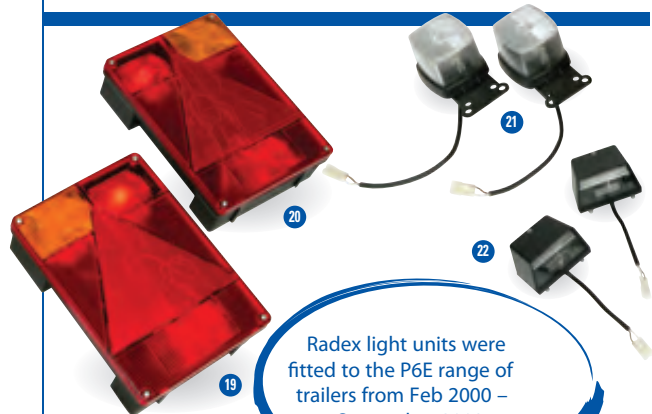

18 P0680 Socket gasket. Provides a seal behind 12N or 12S Sockets, includes tail for cable sealing.

B0084 Socket cover

Radex light units were fitted to the P6E range of trailers from Feb 2000 – September 2003