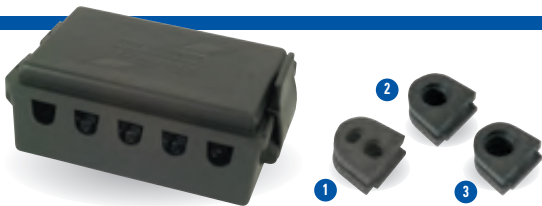

P0738 Coiled cable. Pre-wired front cable assembly, connects into the front junction box on horsebox and livestock trailers.

P06799 Junction box. Hinged lid box with 10 openings and 10 connector rails each having 8 flag terminals, with wiring guide inside lid.

1 P06799/2 Grommet. Lightly skinned over to use as a blanking grommet, can be easily pierced to accept flat or round 2 core cable.

2 P06799/3 Grommet. Single hole, accepts 4 or 5 core round cables from lamps etc.